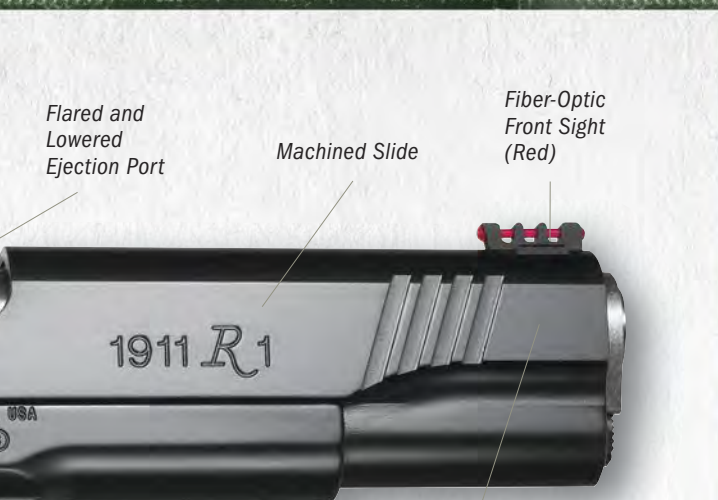

Remington®

www.1911R1.com

Model 1911 R1 Enhanced

All 1911 R1™ Pistols Include Custom Carrying Case

ON MADE BY THE ME IN THE INDUSTRY.

Flared and Lowered Ejection Port

Machined Slide

Fiber-Optic Front Sight (Red)

1911 R1

Order No. 96328

Match Grade Stainless Barrel and Bushing

Anodized Aluminum Match Trigger

Front/Rear Slide Serrations

Enhanced Wide Thumb Safety

Remington

Front Grip Strap Serrations